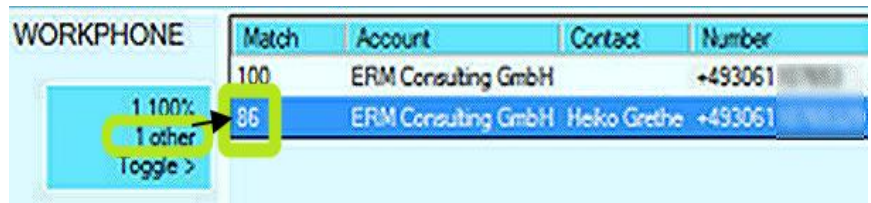

# ERM CTI Telephone Extention

Call without typing // Know who is calling

All companies are using contact databases where phone numbers are stored. Most companies are using a PBX that is linked to their computer network. In many companies computer and phone are connected directly – but still most of the users have to dial manually.

ERM CTI is easy to use and easy to implement!

Just dial from your CRM-System with a mouse click.

ERM-CTI shows who is calling.

BUT ERM CTI matches on phone numbers that you do not have in your database!

If you have similar phone numbers stored, ERM-CTI shows these matches too and displays a quality code (e.g. 86%).